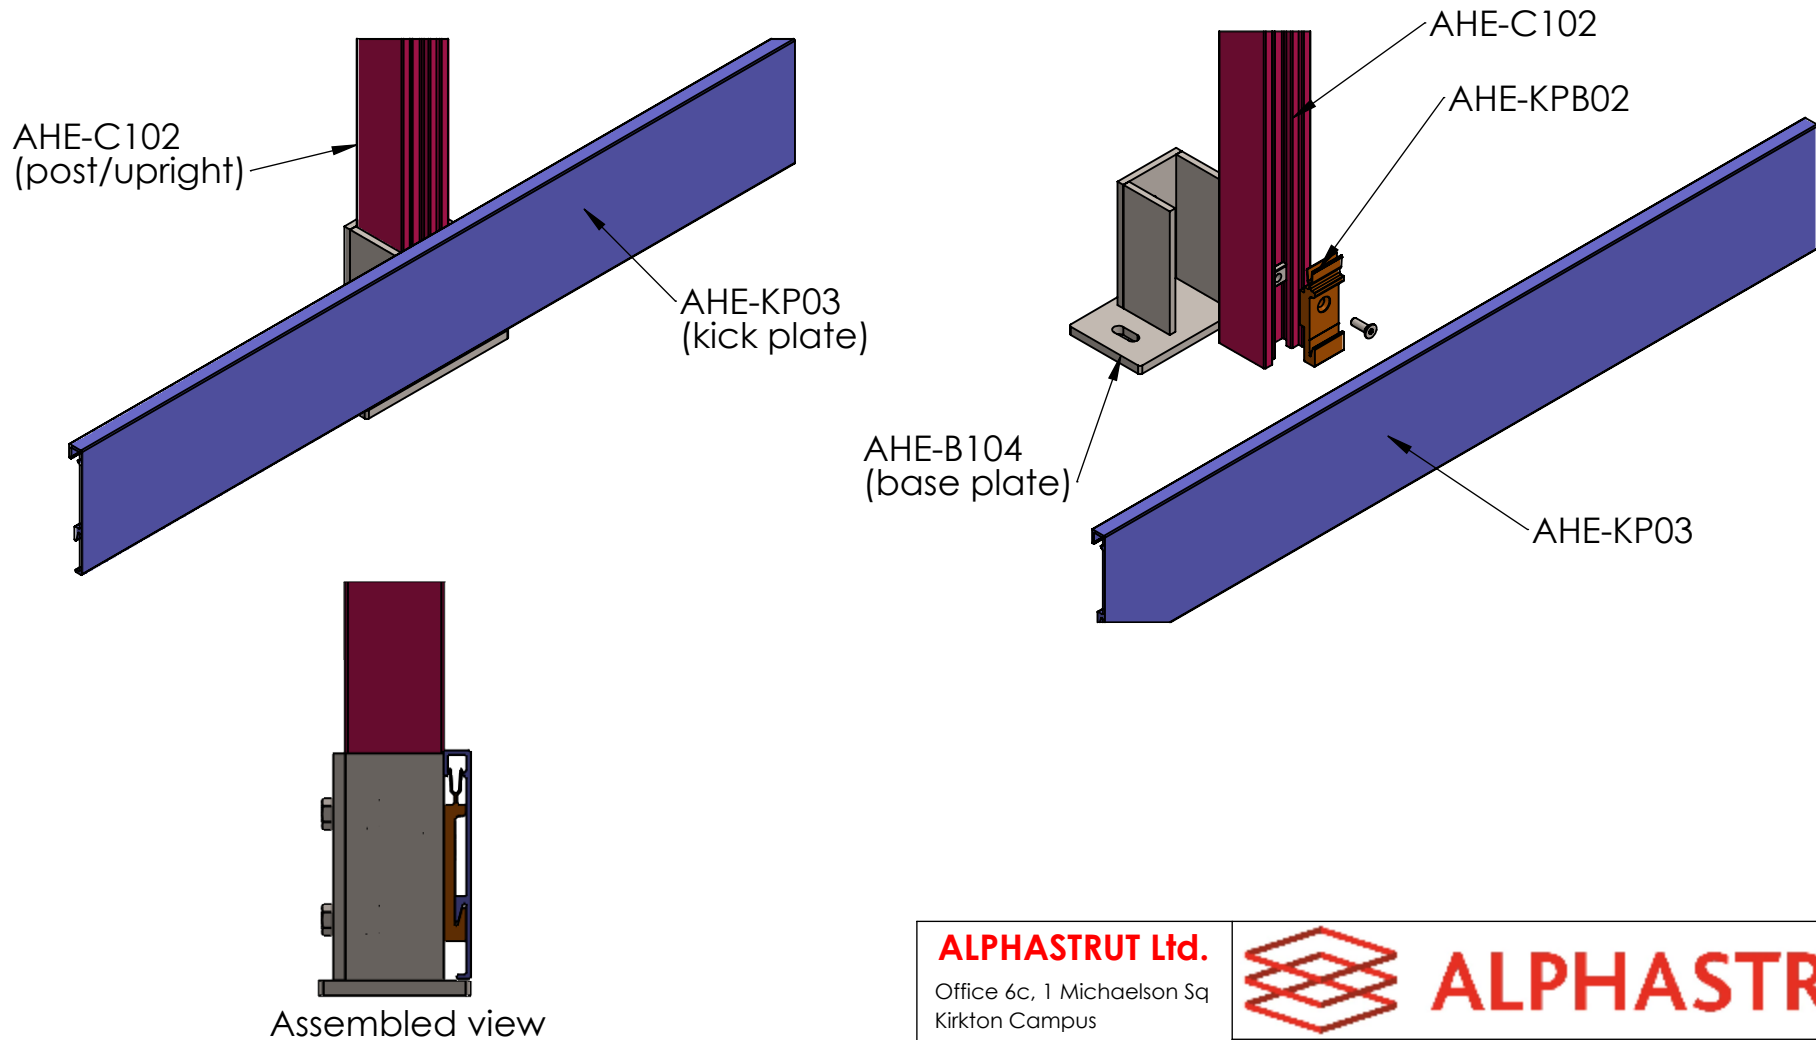

# Alphastrut Aluminium Handrail Compliant with Norsok C-002

This design is copyright and the drawing is the property of Alphastrut Ltd and is to be used between clients and themselves only.

# ALPHASTRUT™

Title:

Alphastrut External Handrail

Drawing No:

Post/Rail Assembly - Detail 003

Date: 26/9/2018

Drawn By: P.McN

Rev: 01