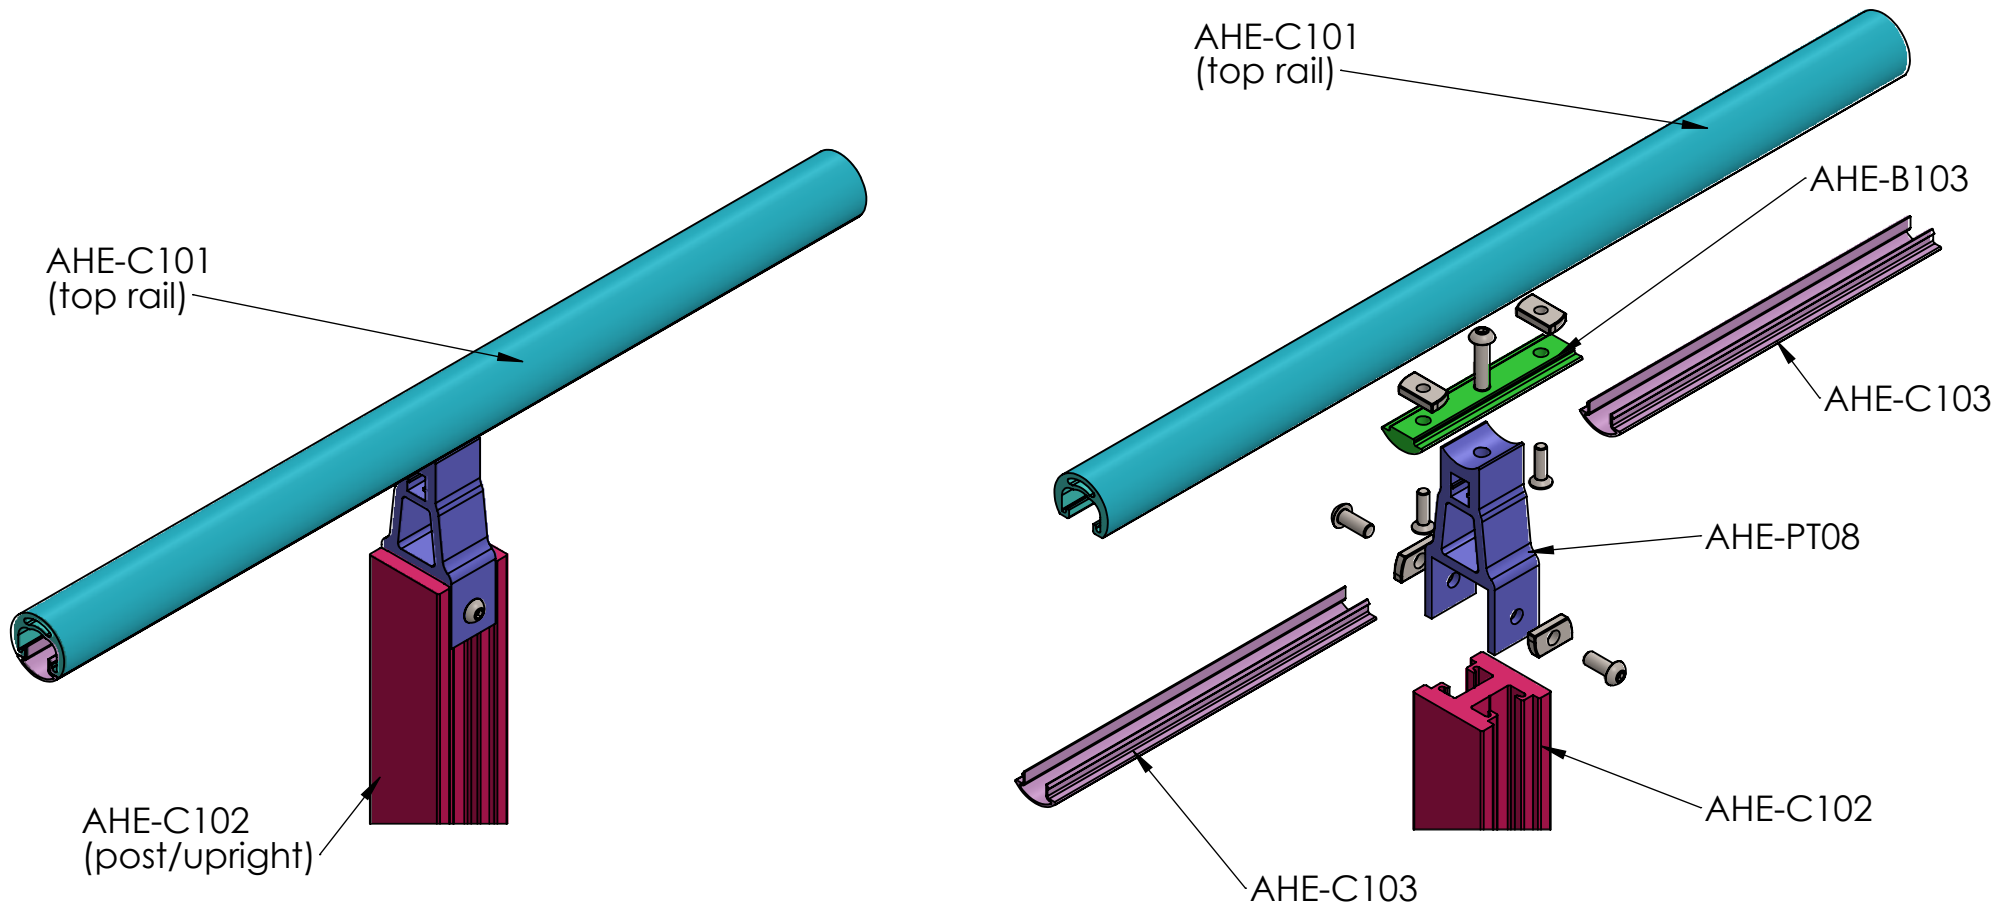

Alphastrut Aluminium Handrail Compliant with Norsok C-002

This design is copyright and the drawing is the property of Alphastrut Ltd and is to be used between clients and themselves only.

ALPHASTRUT Ltd.

Post/Rail Assembly - Detail 002

Date:

26/9/2018

Drawn By: P.McN

Rev: 01