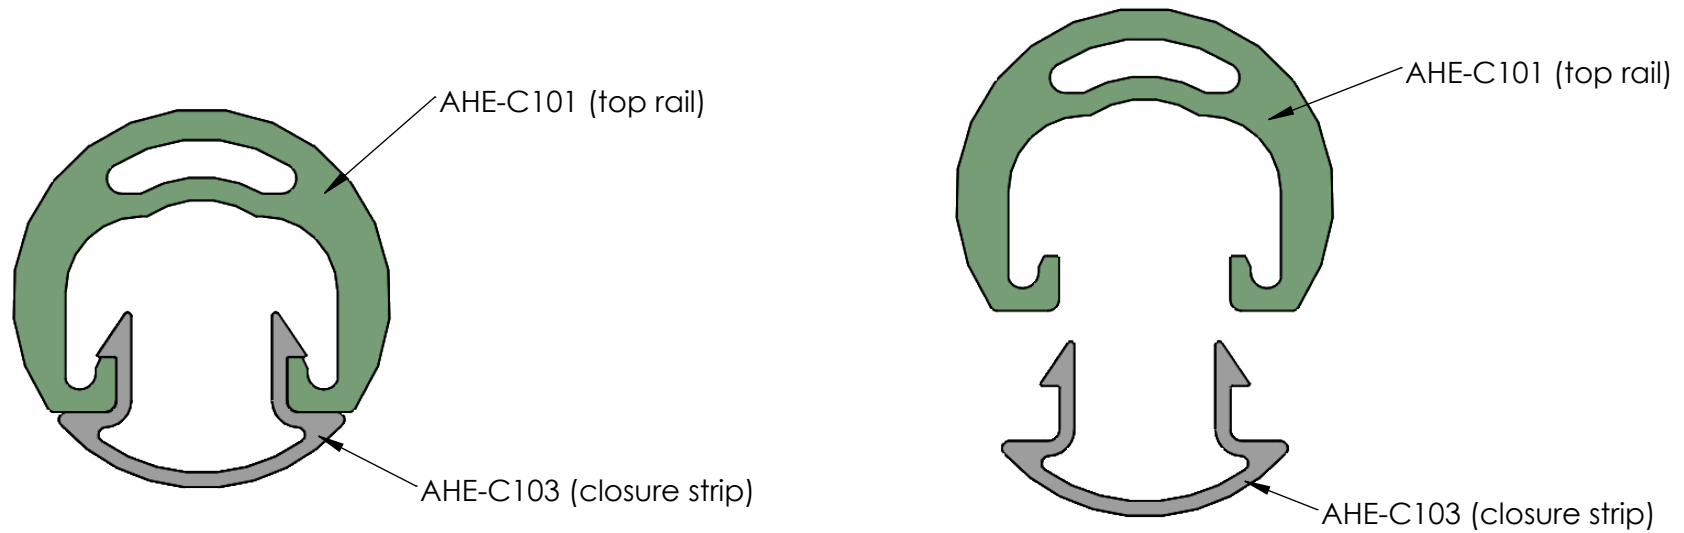

Alphastrut Aluminium Handrail compliant with Norsok C-002

This design is copyright and the drawing is the property of Alphastrut Ltd and is to be used between clients and themselves only.

ALPHASTRUT Ltd.

Top Rail/Closure Strip Assembly - Detail 004

Date: 12/01/2016

Drawn By: KD

Rev: